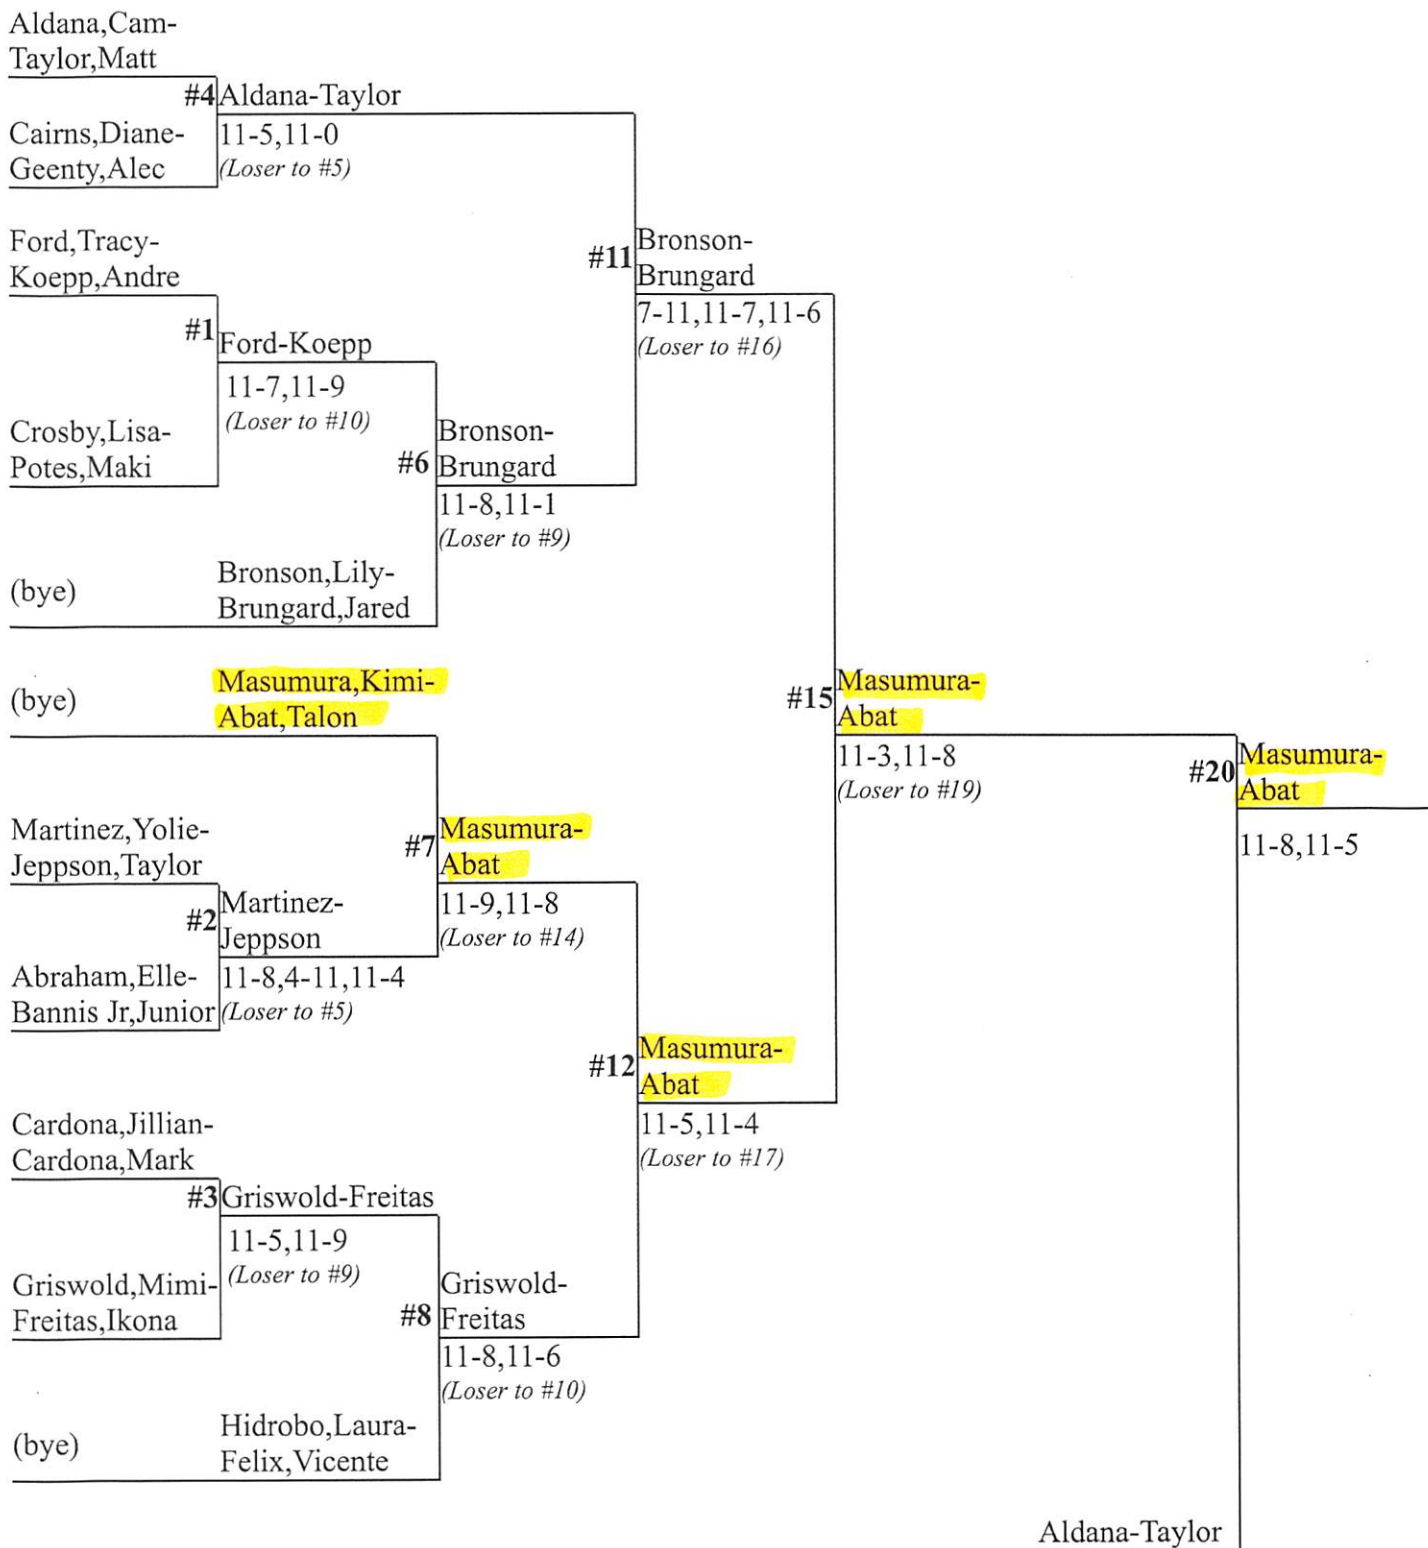

# Mixed Doubles (Skill/Age) - 3.5:19+

## Winners Bracket

Medals | **Gold:** Kimi Masumura / Talon Abat  
**Silver:** Cam Aldana / Matt Taylor

## Losers Bracket

### Losers Bracket