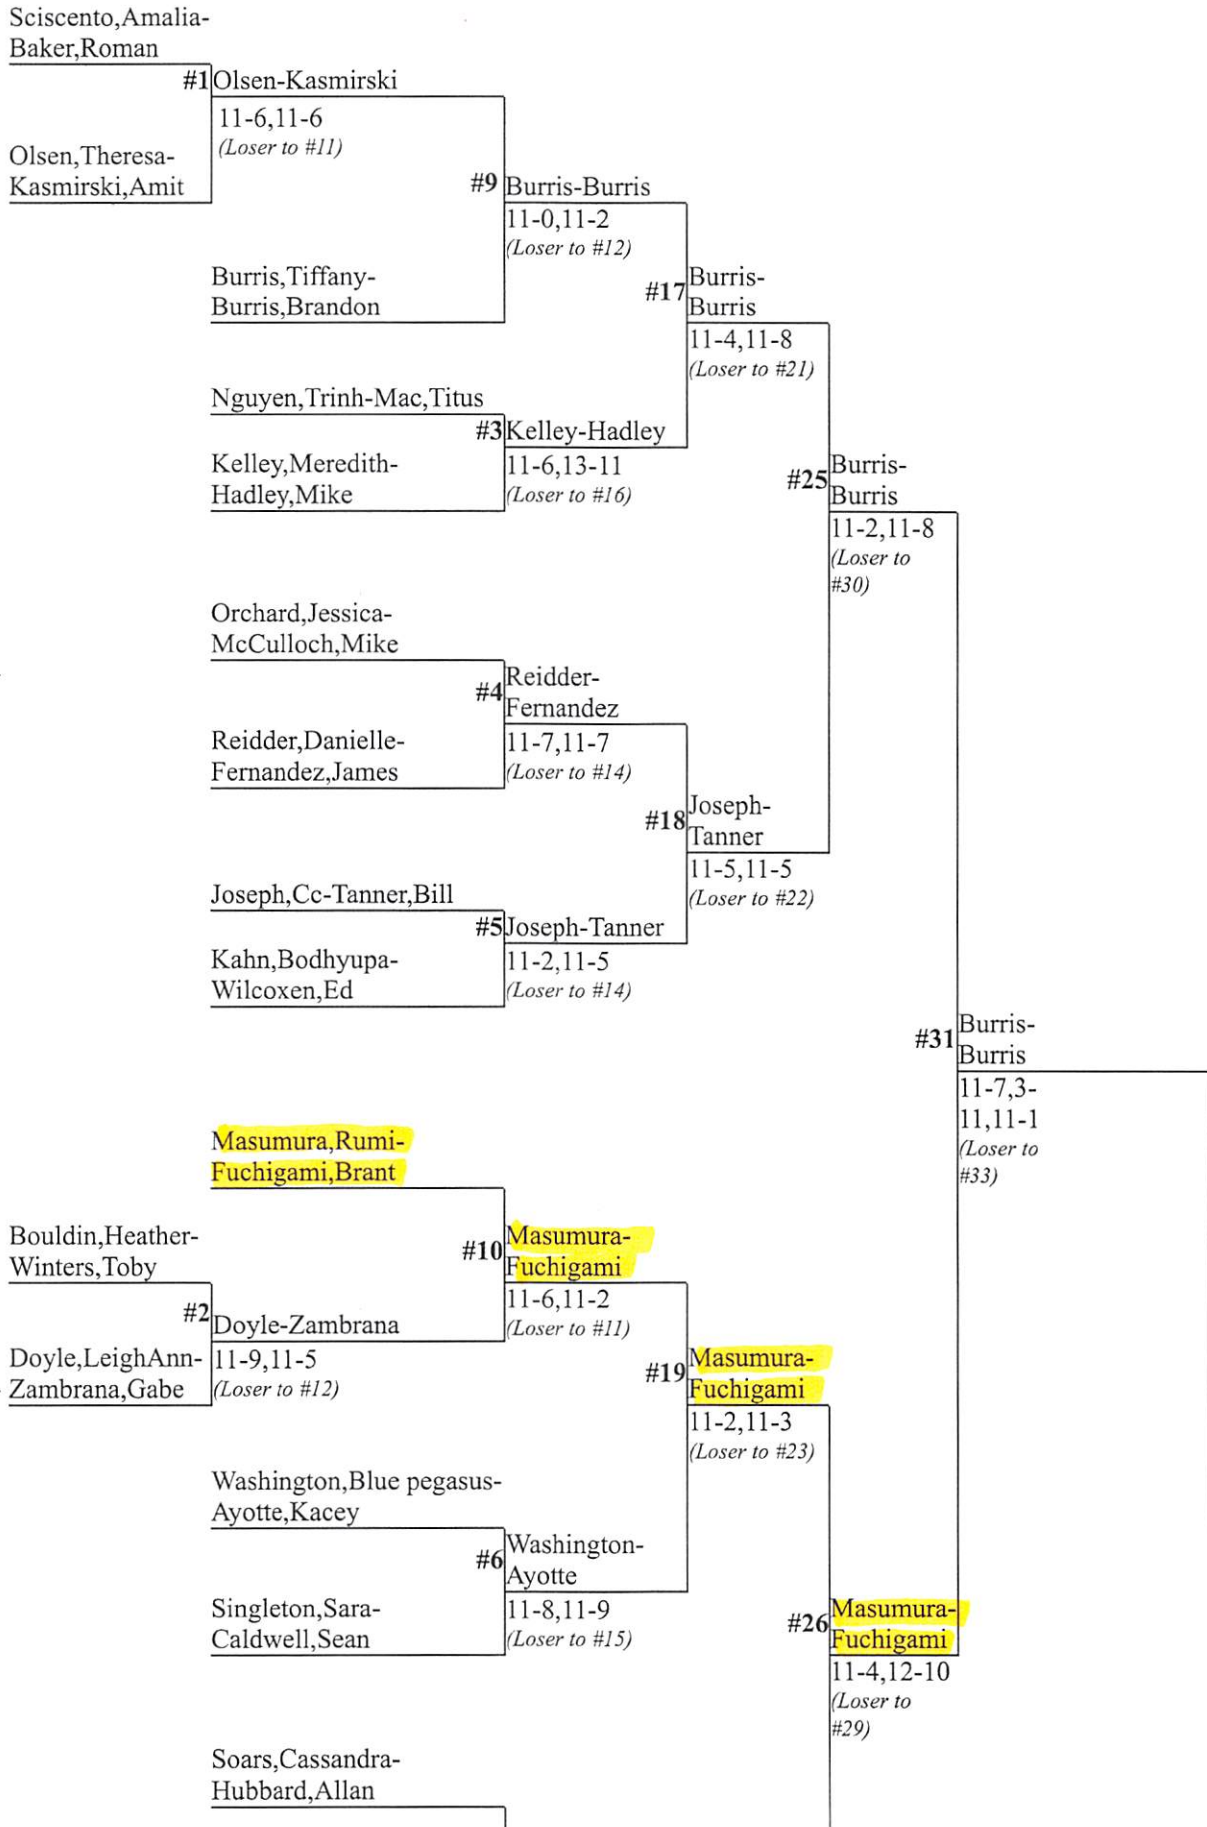

Mixed Doubles (Skill/Age) - 3.5:35+