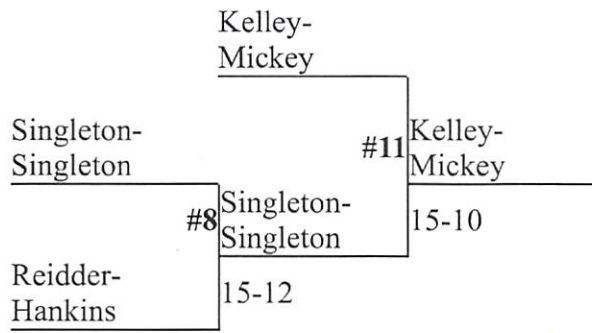

19+	35+	OVERALL
Medals	Gold: Wendy Bates-Melanie Pitnick	Gold: Shari Gonzalez-Amy McDougal	Gold: Wendy Bates-Melanie Pitnick
	Silver: Rumi Masumura-Kimi Masumura	Silver: Meredith Kelley-Heather Mickey	Silver: Rumi Masumura-Kimi Masumura
	Bronze: Lily Bronson-Jessica Orchard	Bronze: Sharon Singleton-Sara Singleton	Bronze: Shari Gonzalez-Amy McDougal