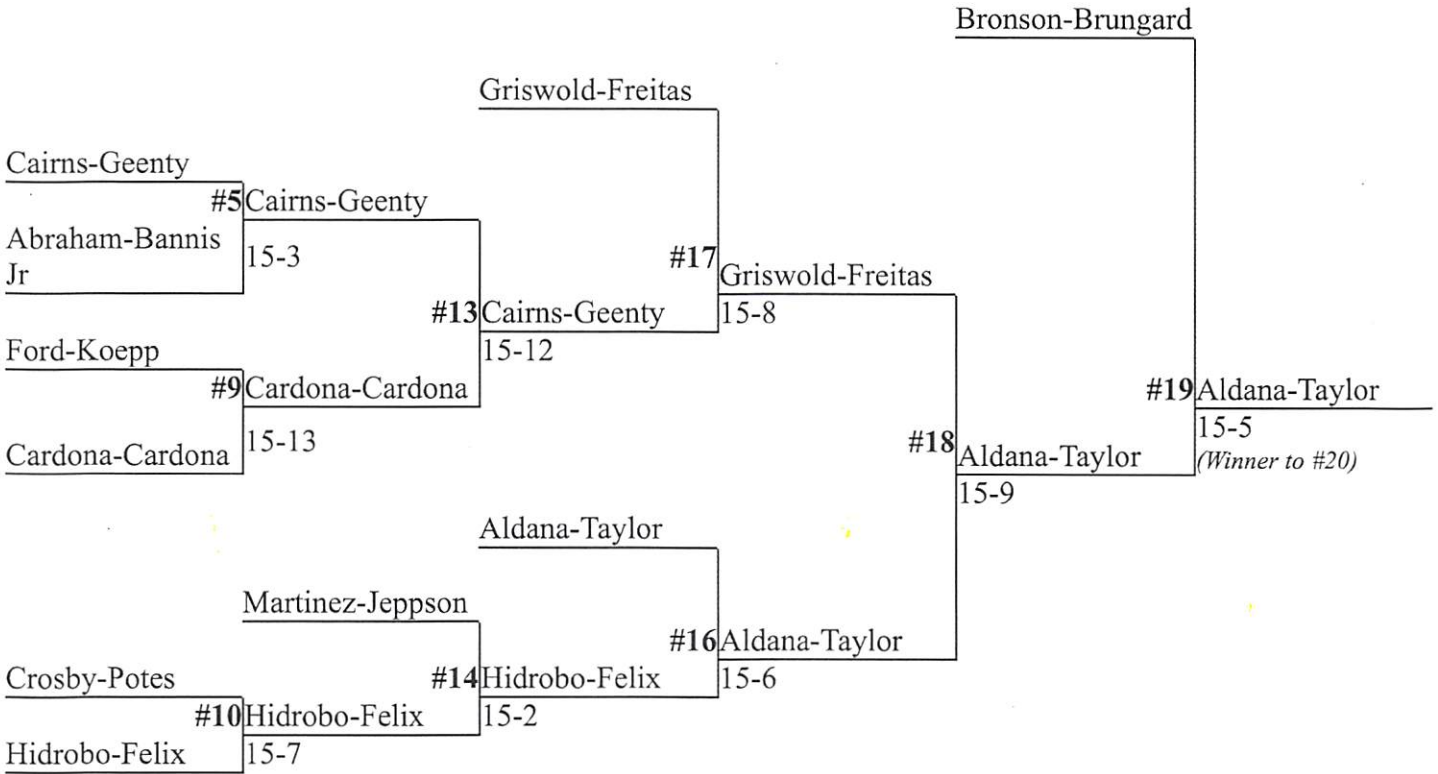

## Winners Bracket

Medals | **Gold:** Kimi Masumura / Talon Abat  
**Silver:** Cam Aldana / Matt Taylor

## Losers Bracket