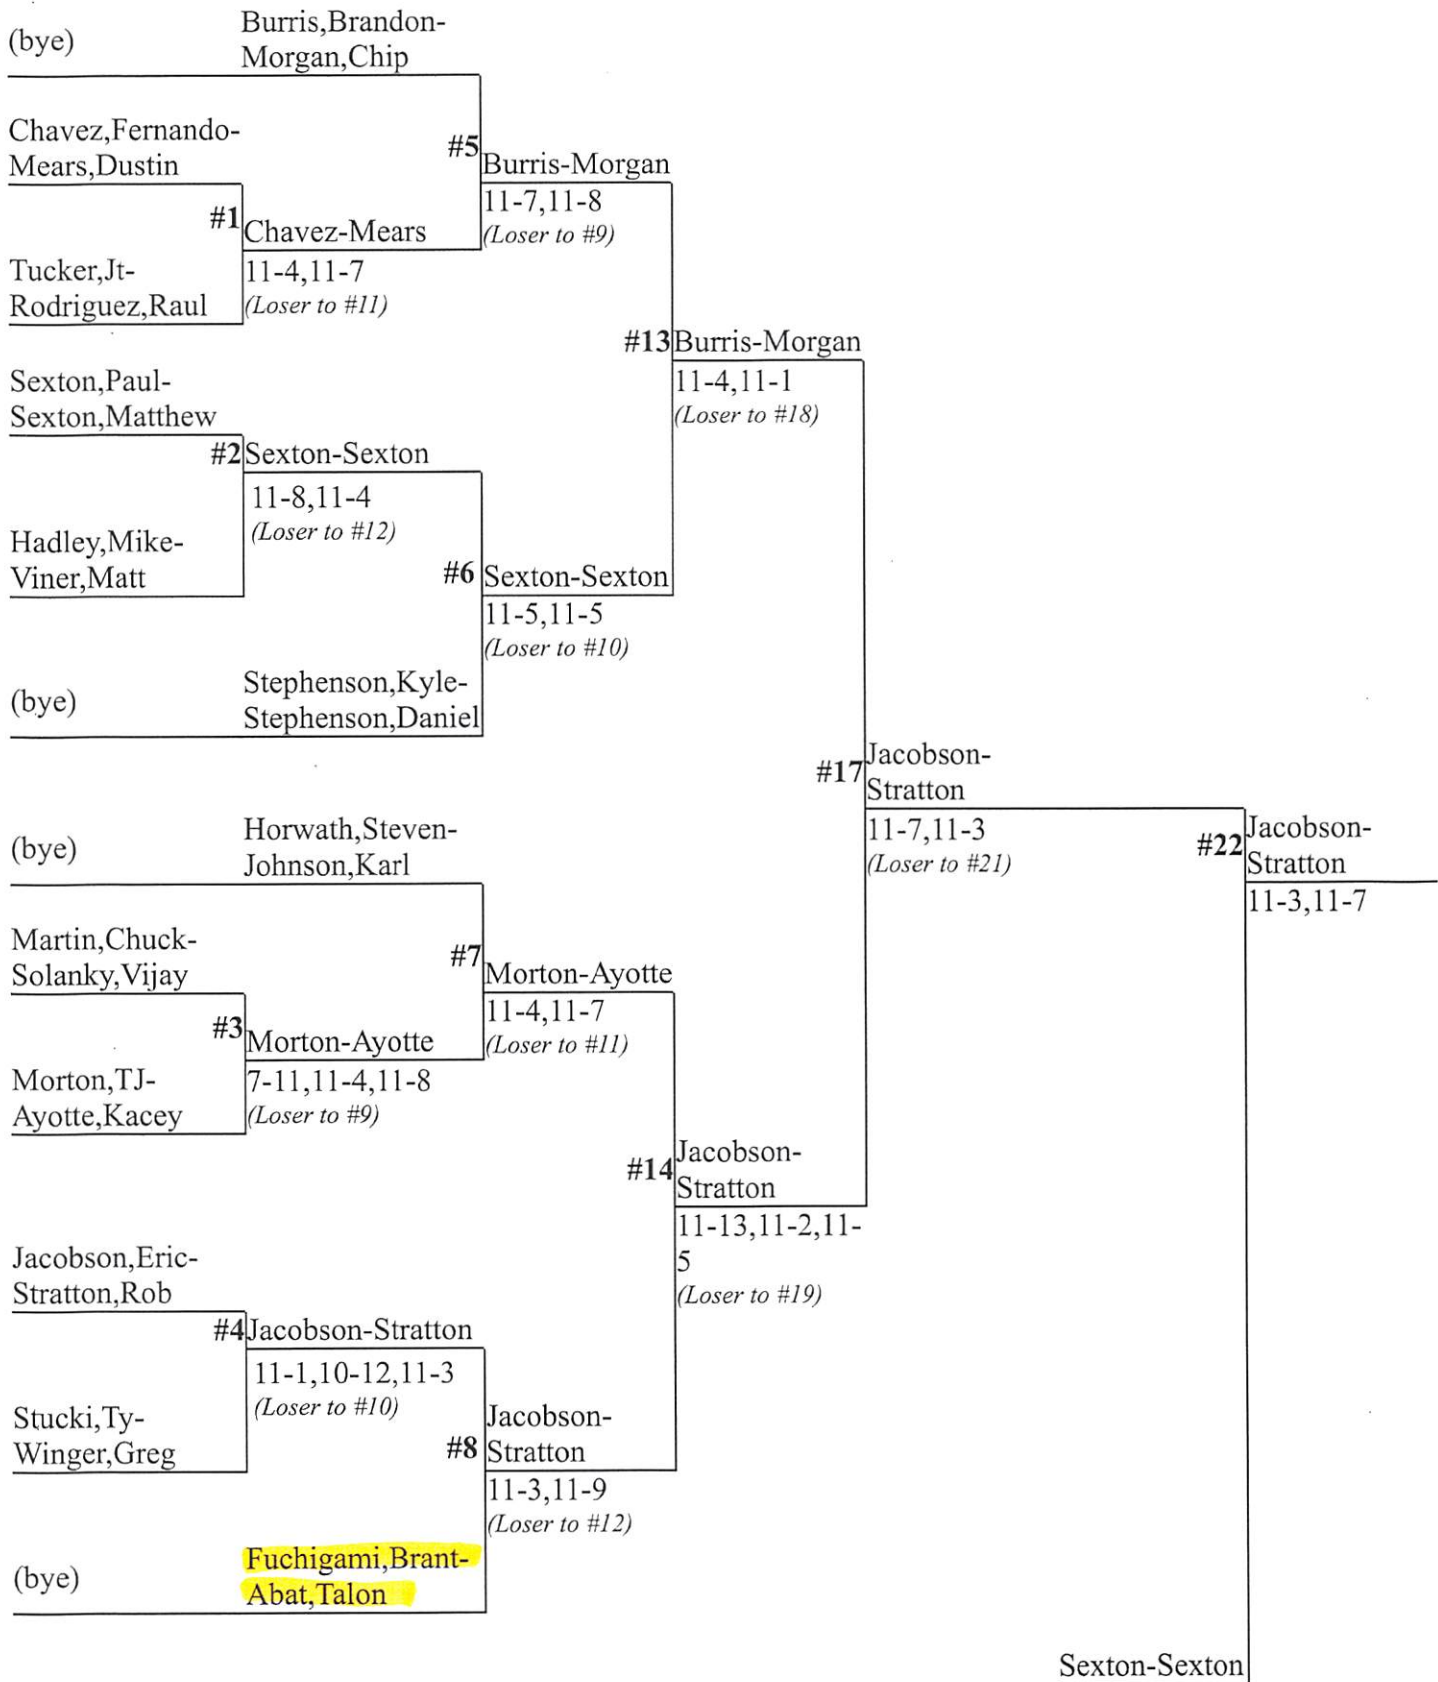

Men's Doubles (Skill/Age) - 4.0:35+

Winners Bracket