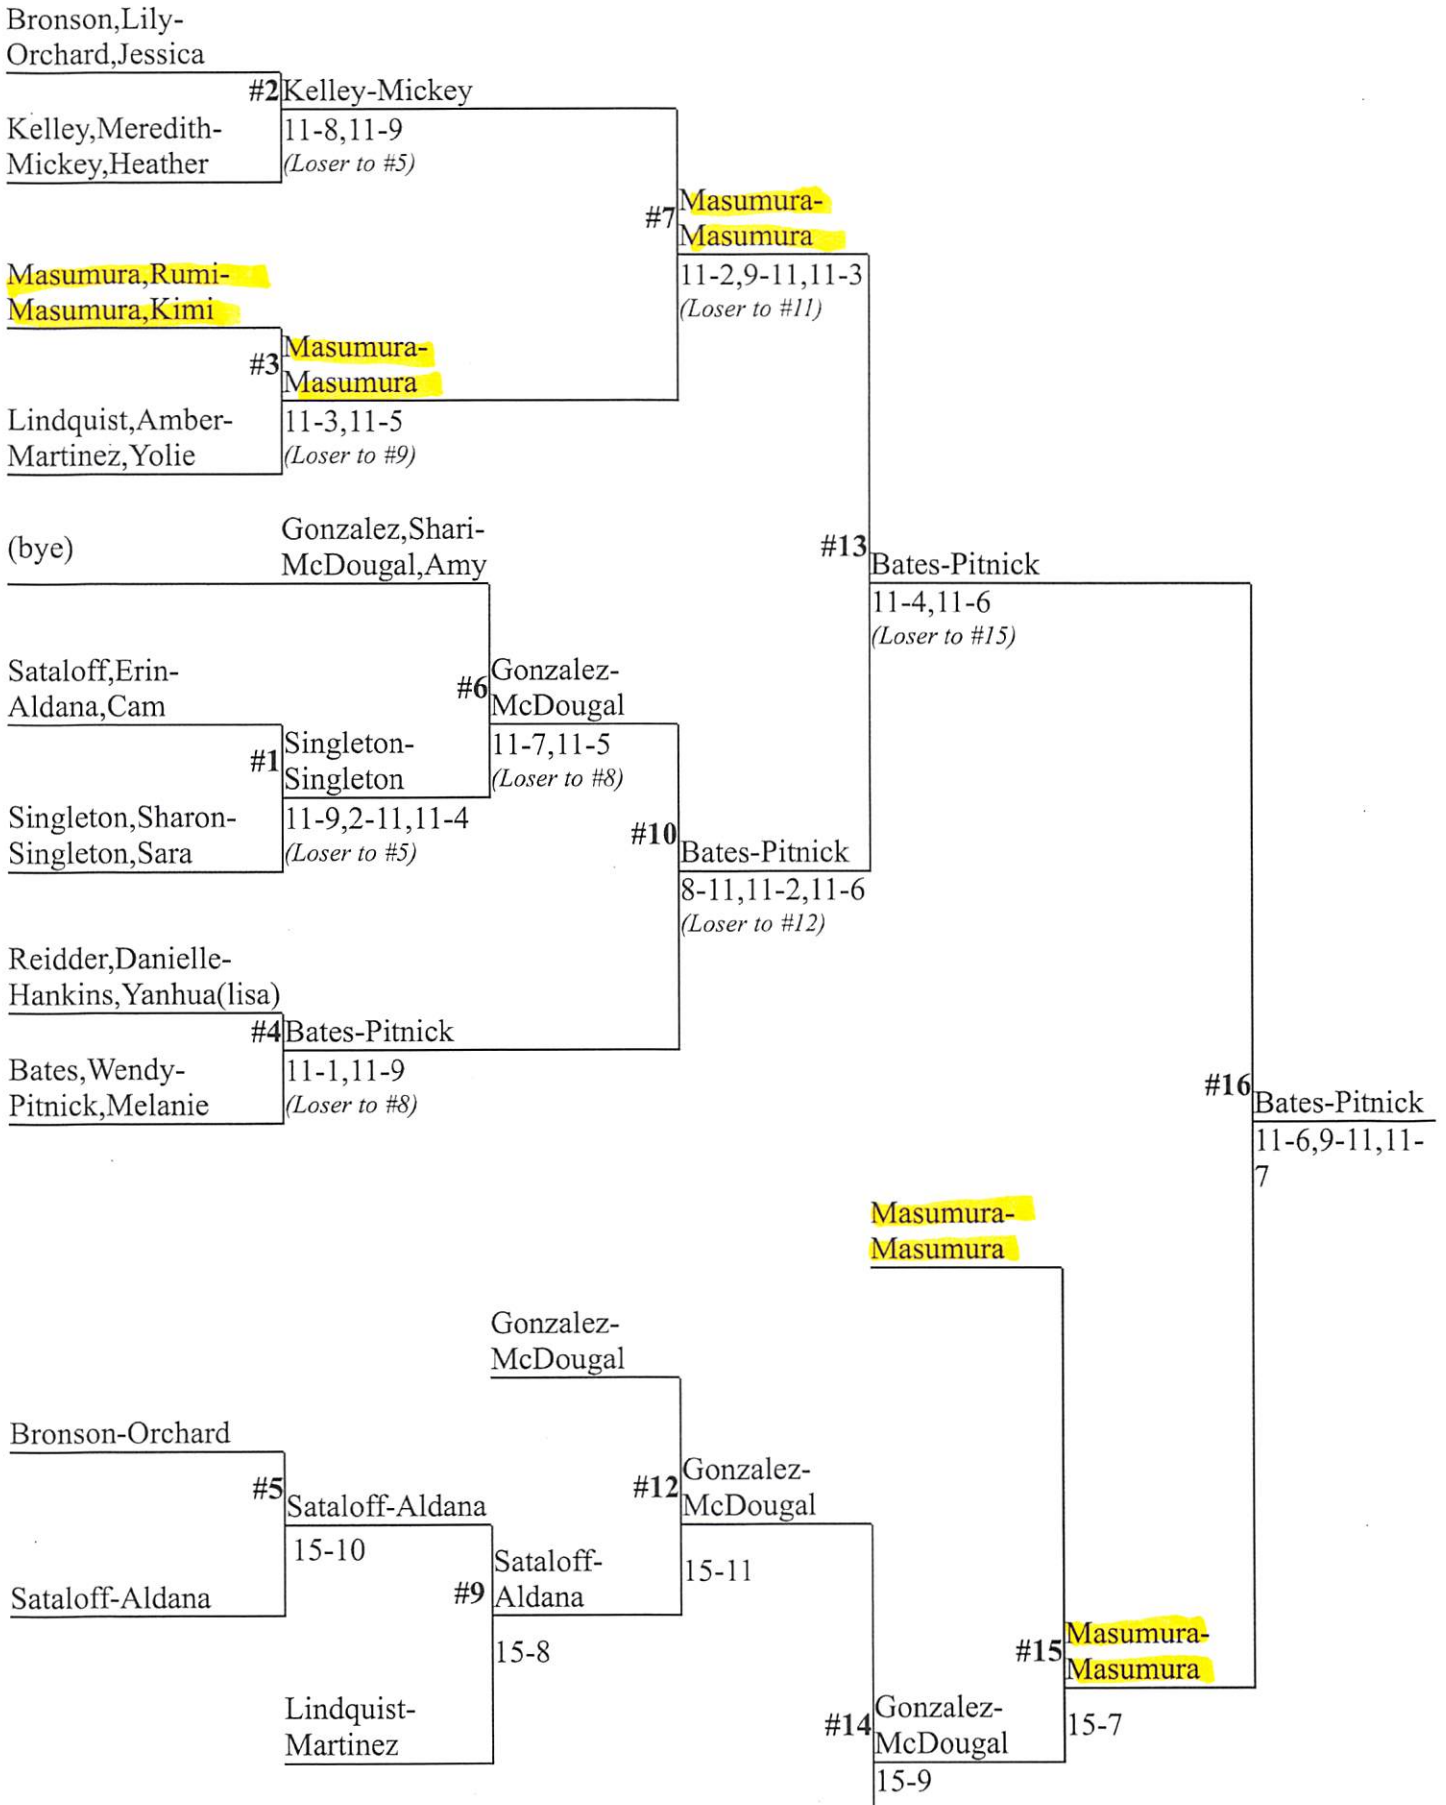

Women's Doubles (Skill/Age) - 3.5:19+,35+