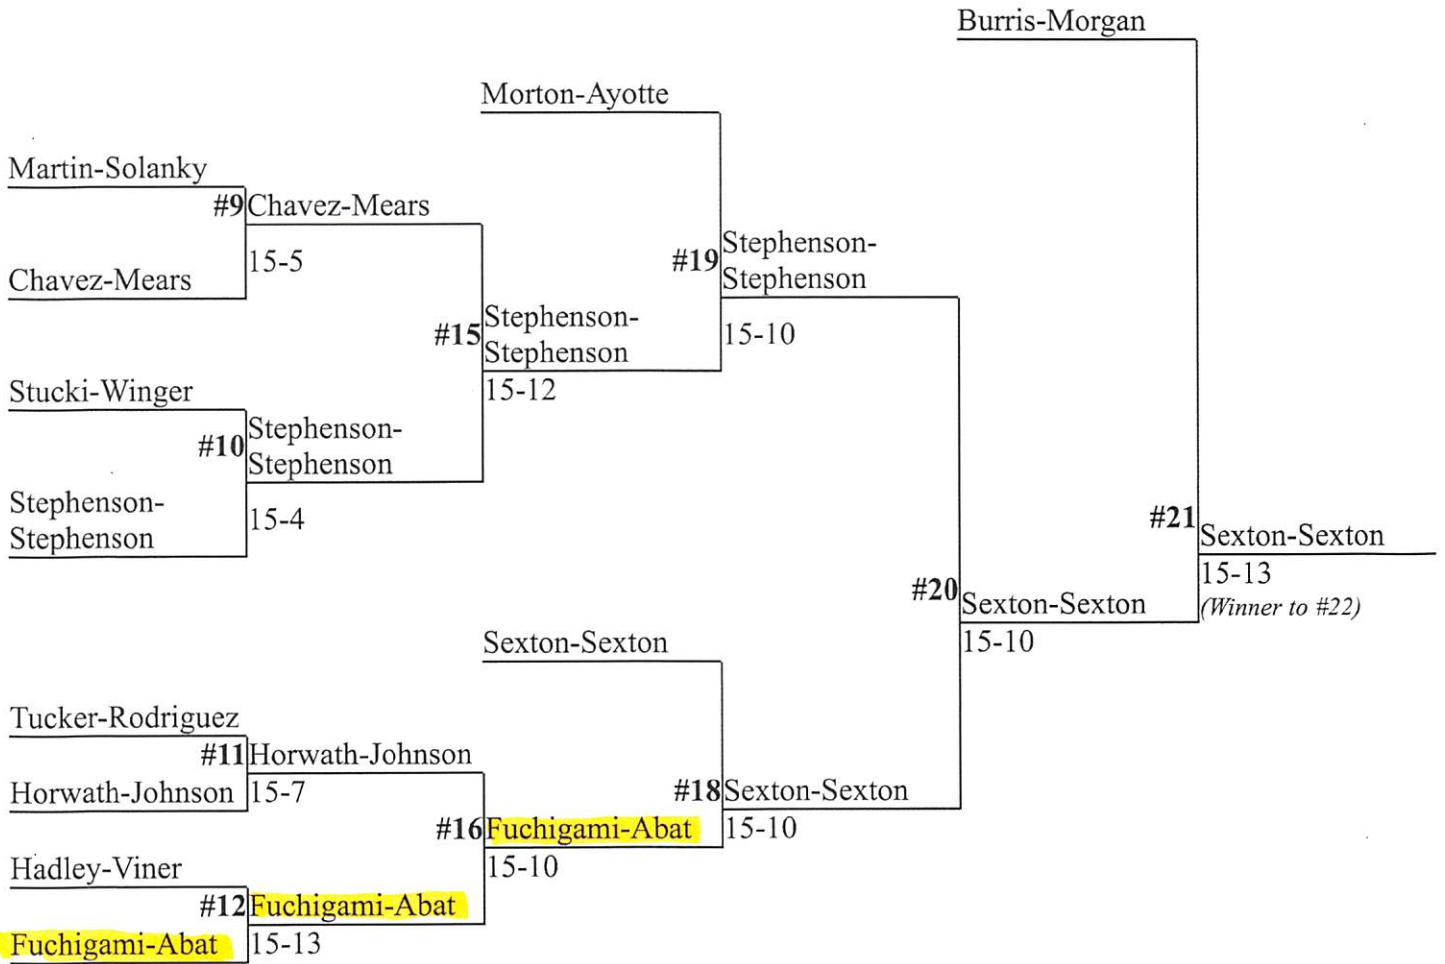

Medals | **Gold:** Eric Jacobson / Rob Stratton
Silver: Paul Sexton / Matthew Sexton
Bronze: Brandon Burris / Chip Morgan

Men's Doubles (Skill/Age) - 4.0:35+

Losers Bracket